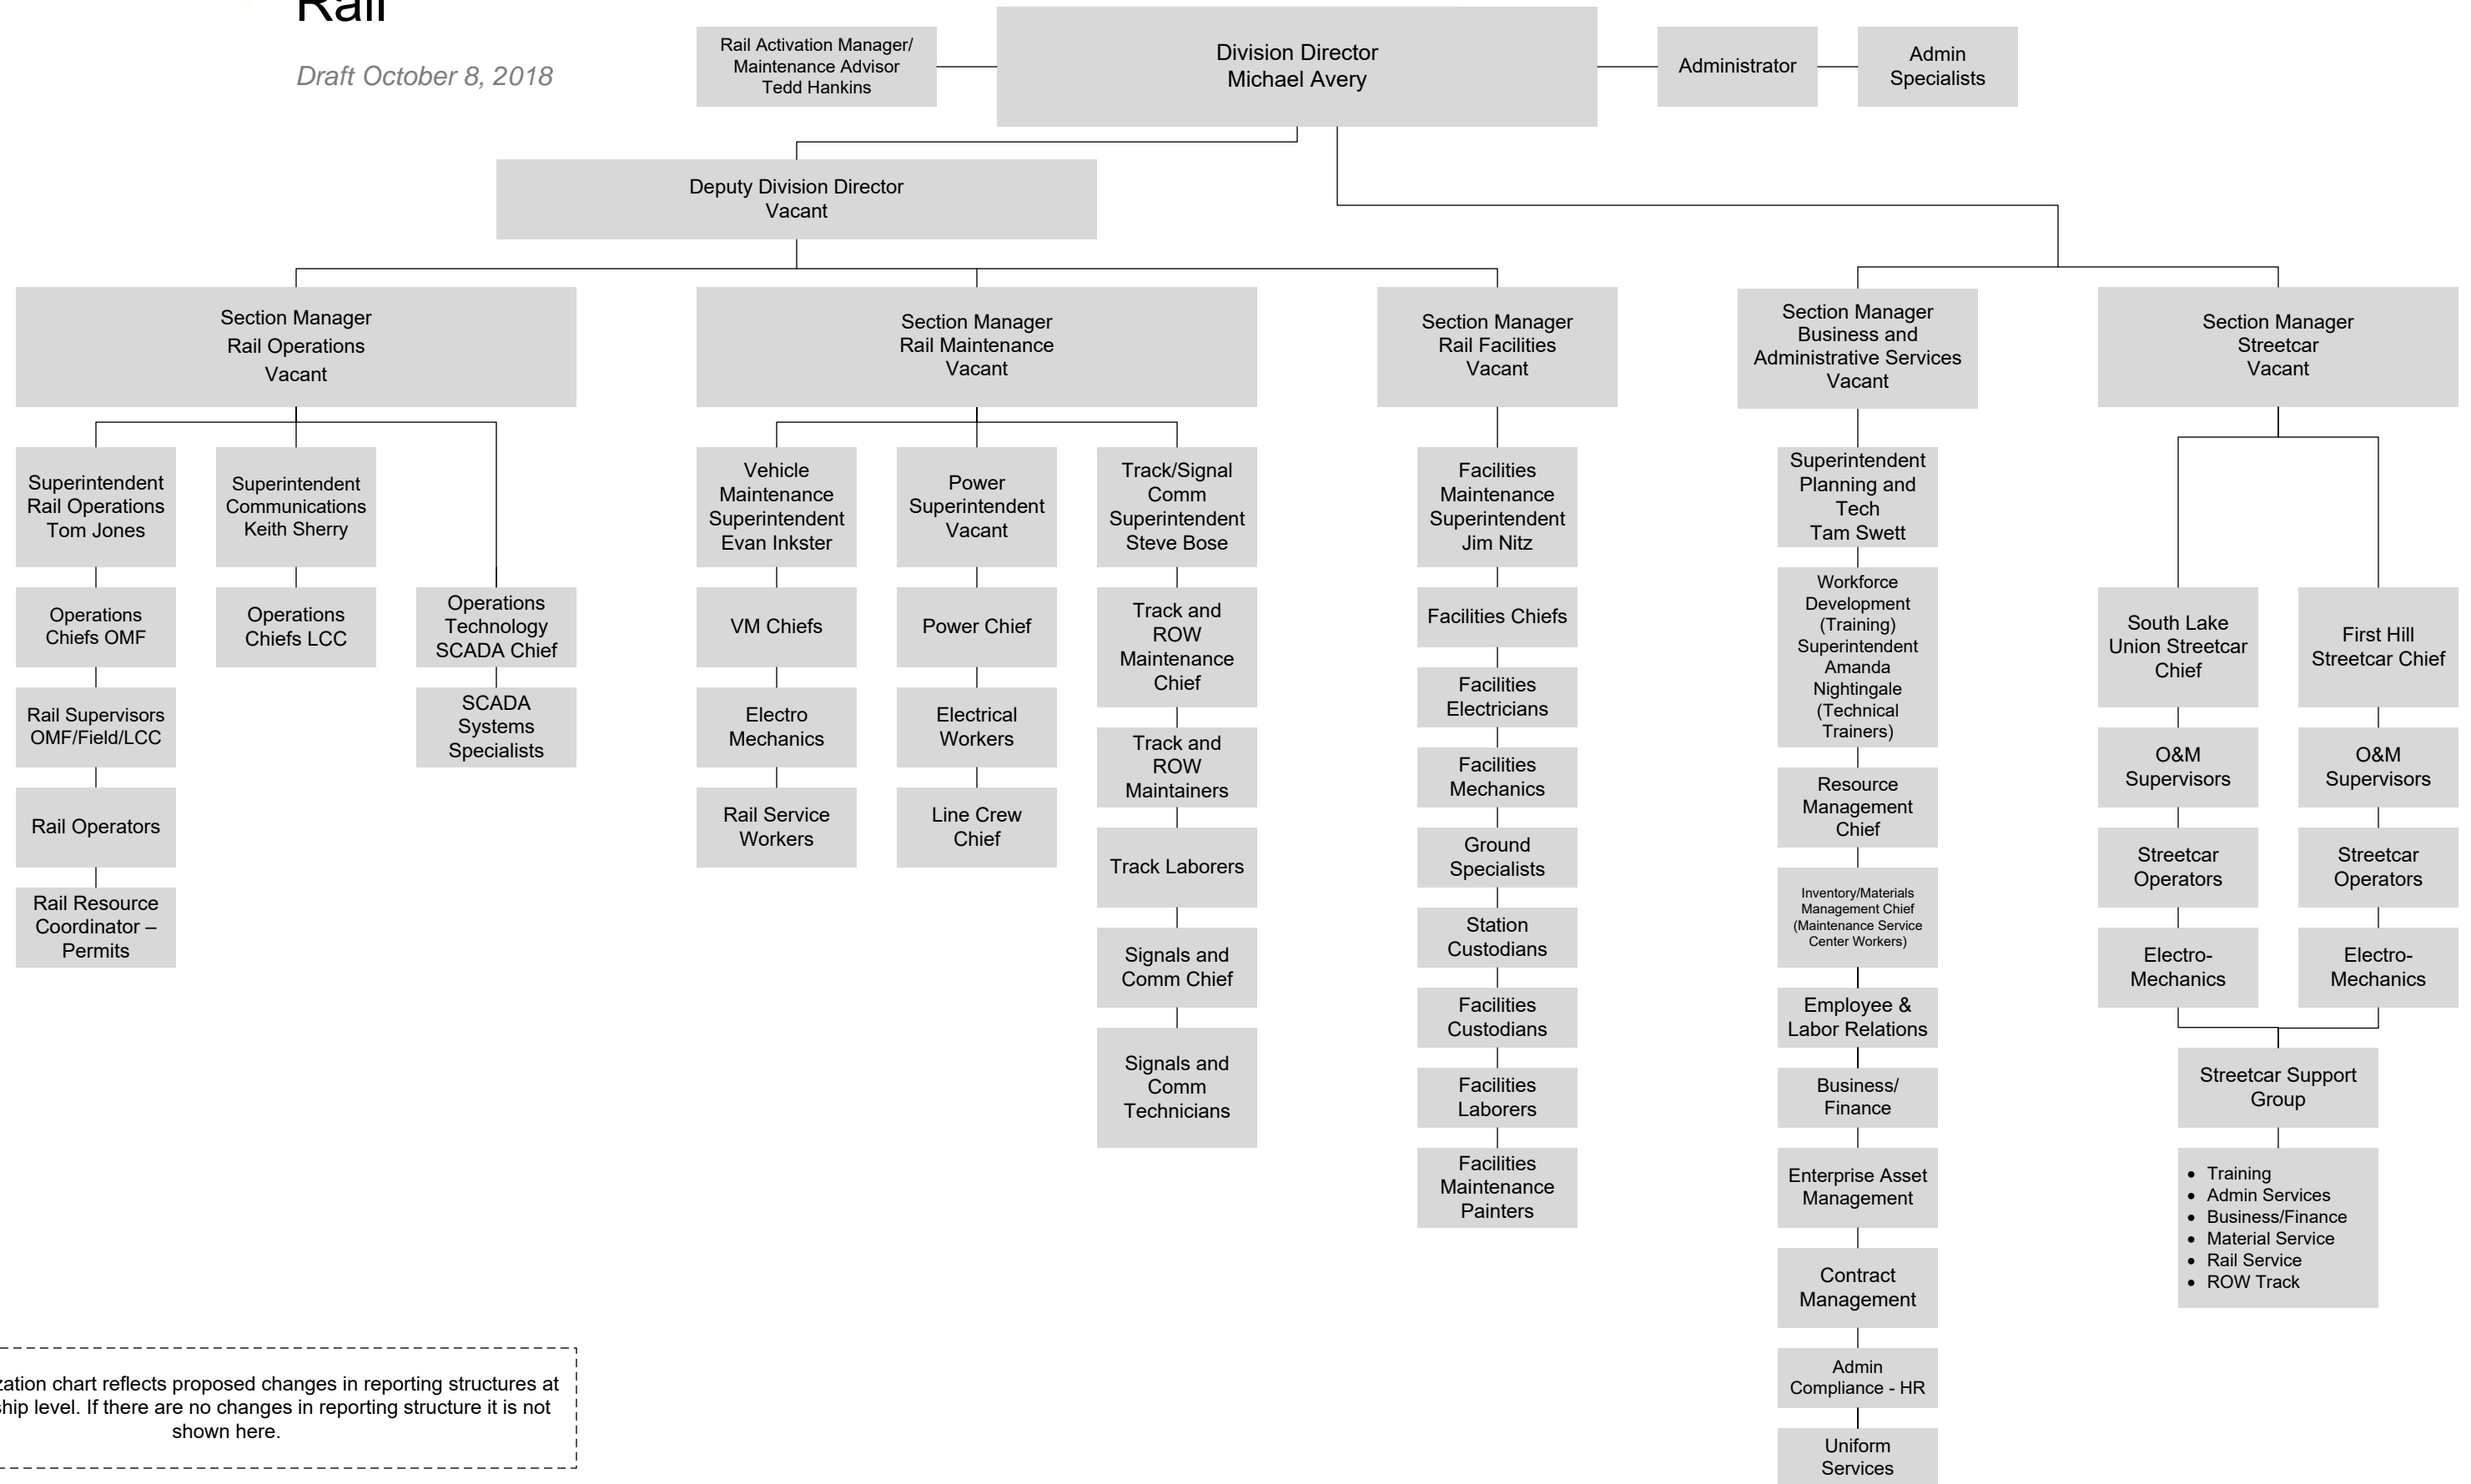

METRO'S TRANSITION Proposed Department Structure for January 2019

Rail

Draft October 8, 2018

This organization chart reflects proposed changes in reporting structures at the leadership level. If there are no changes in reporting structure it is not shown here.